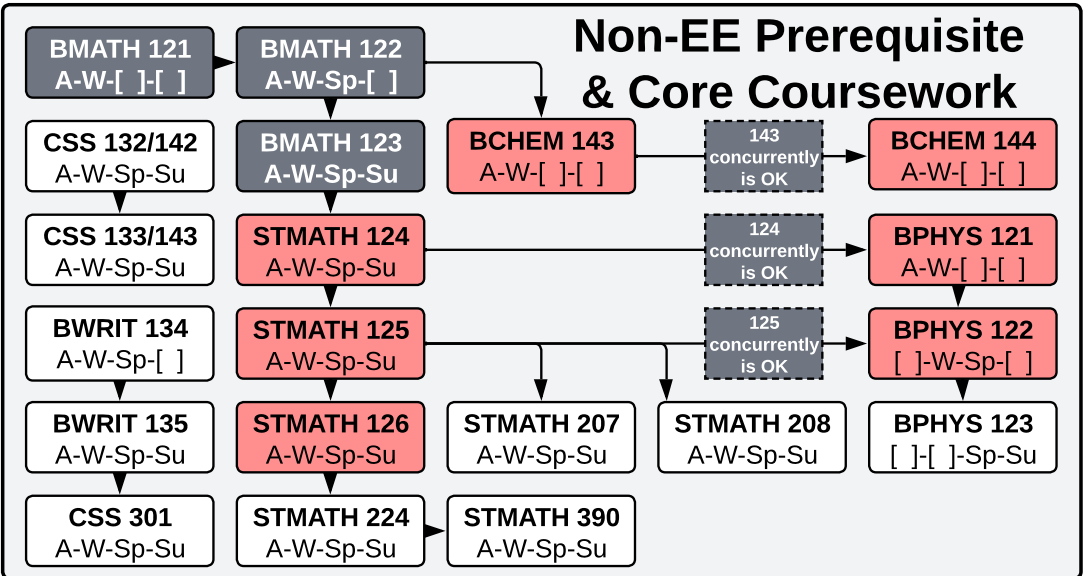

University of Washington Bothell
Electrical Engineering
Prerequisite Flowchart

Color Key

- Course Prerequisite(s)
BMATH 121/122/123 not required
- Prerequisite for Major Entry
- Required Non-EE Course
- Required EE Course
- Elective EE Course

This information may change. Quarters offered are for 2022-2023 academic year. Not all electives are offered every year. Last revision 2/21/2023.