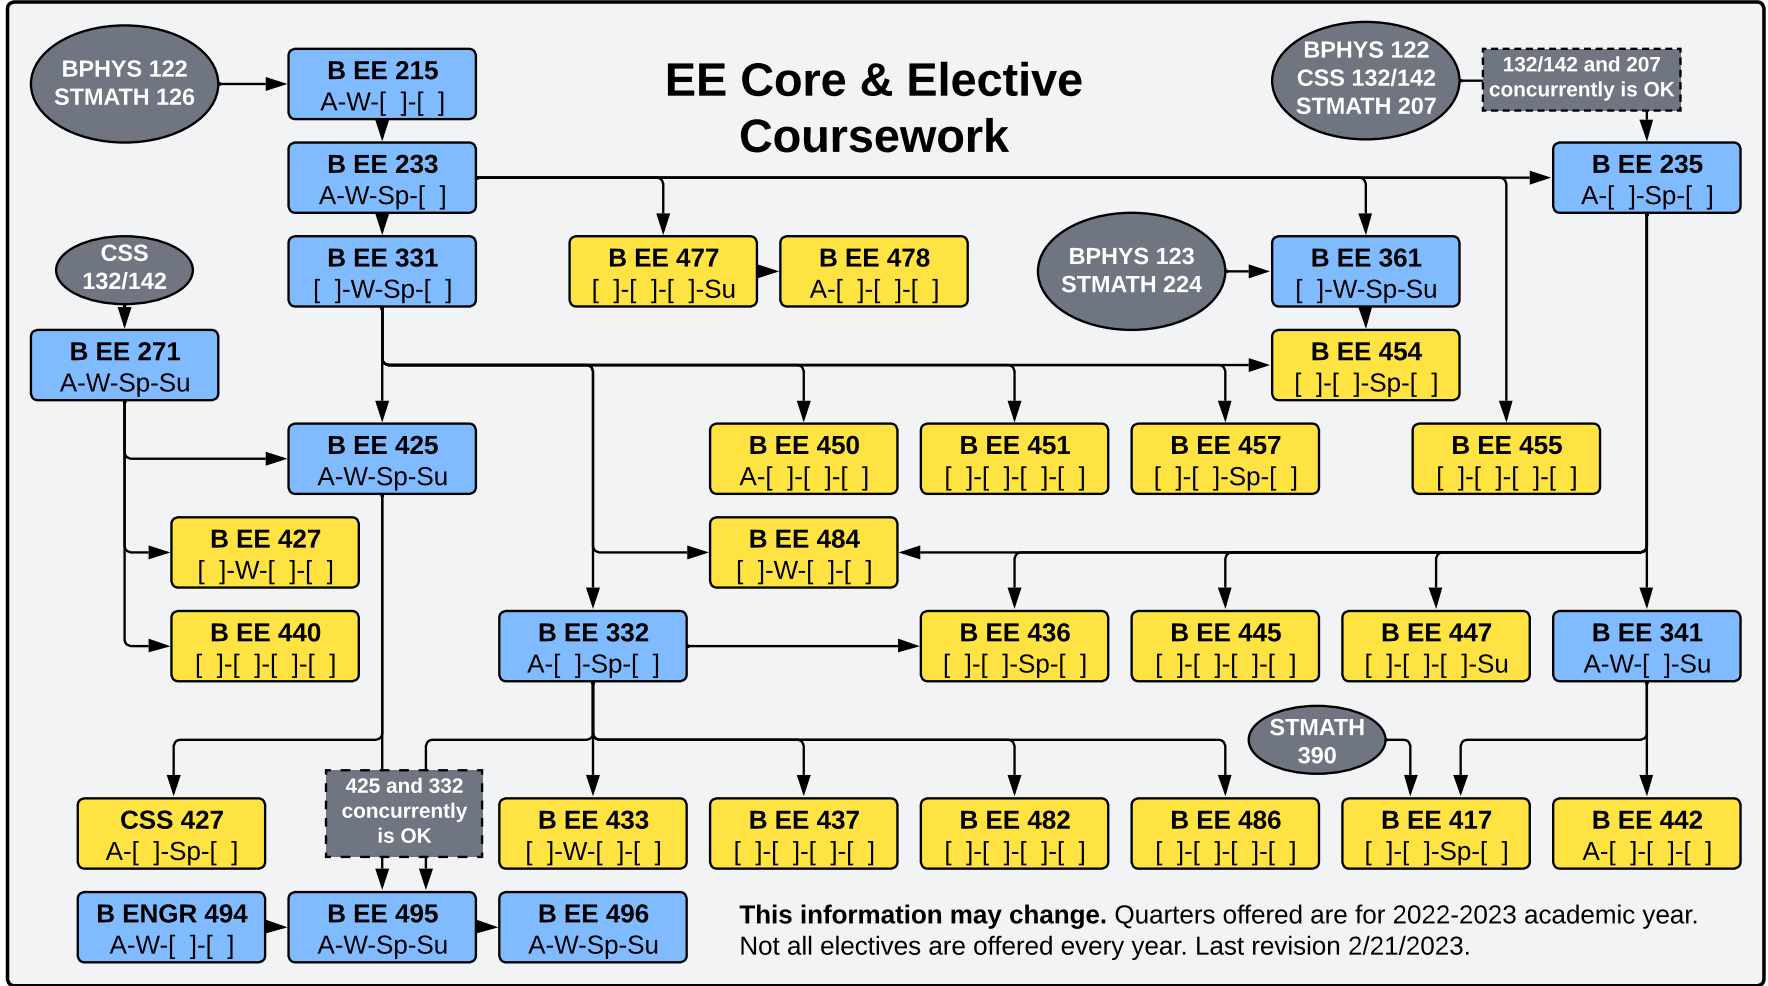

University of Washington Bothell
Electrical Engineering
Prerequisite Flowchart

Color Key

- Course Prerequisite(s)
BMATH 121/122/123 not required
- Prerequisite for Major Entry
- Required Non-EE Course
- Required EE Course
- Elective EE Course

This information may change. Quarters offered are for 2022-2023 academic year. Not all electives are offered every year. Last revision 2/21/2023.