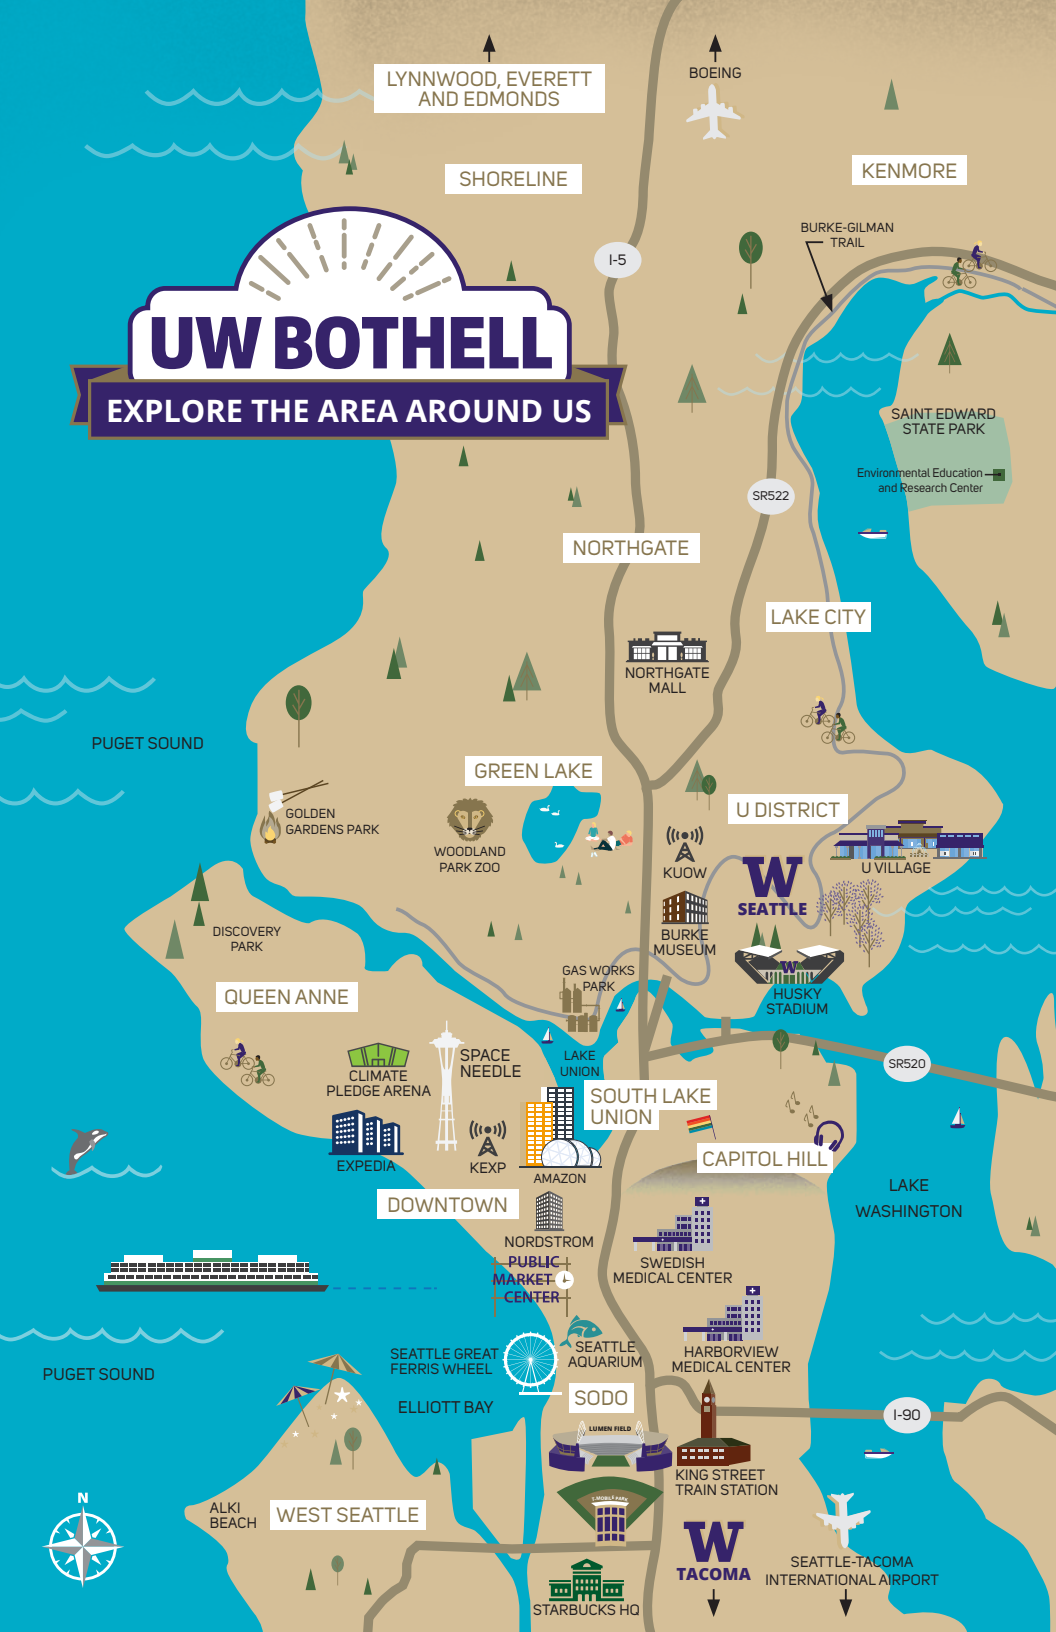

LYNNWOOD, EVERETT AND EDMONDS

SHORELINE

KENMORE

I-5

BURKE-GILMAN TRAIL

SAINT EDWARD STATE PARK

Environmental Education and Research Center

NORTHGATE

LAKE CITY

PUGET SOUND

NORTHGATE MALL

GREEN LAKE

GOLDEN GARDENS PARK

WOODLAND PARK ZOO

U DISTRICT

W SEATTLE

HARBORVIEW MEDICAL CENTER

SWEDISH MEDICAL CENTER

I-90

ALKI BEACH

WEST SEATTLE

STARBUCKS HQ

W TACOMA

SEATTLE-TACOMA INTERNATIONAL AIRPORT